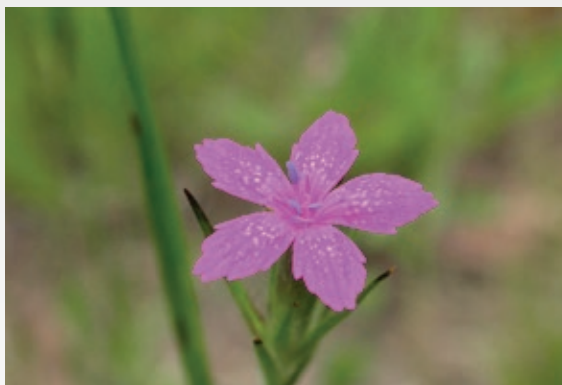

English name: Yellow Alyssum
Type: Perennial
Flowering period: April - June
Flowering colour: Yellow

ANTHEMIS TINCTORIA

English name: Golden marquerite
Type: Perennial
Flowering period: June - September
Flowering colour: Yellow

CAMPANULA ROTUNDIFOLIA

English name: Harebell
Type: Perennial
Flowering period: June - September
Flowering colour: Violet, blue

SEMPERGREEN®

SEDUM-HERB BLANKET ASSORTMENT

PLANT SPECIES

DIANTHUS ARMERIA

English name: Deptford pink
Type: Herbaceous perennial
Flowering period: July - August
Flowering colour: Pink

ERODIUM CICUTARIUM

English name: Common stork's bill
Type: Herbaceous perennial
Flowering period: April - October
Flowering colour: Violet, pink

SEMPERGREEN®

SEDUM-HERB BLANKET ASSORTMENT

PLANT SPECIES

EROPHILA VERNA