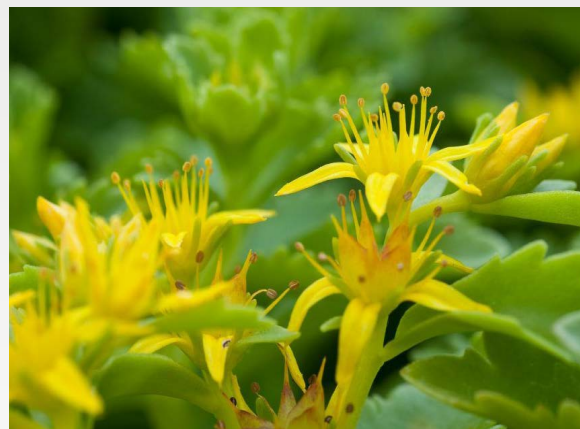

SEMPERGREEN®

SEDUMMIX BLANKET - ASSORTMENT

SEDUM ELLACOMBIANUM

Foliage colour

Nederlandse naam: Yellow stonecrop
Bloeiperiode: June - August
Bloeikleur: Yellow

Flower colour

Type: Perennial
Maximum height: 10 cm
Growing place: Sun, partial shade

SEDUM FLORIFERUM

Foliage colour

Nederlandse naam: Stonecrop
Bloeiperiode: June - September
Bloeikleur: Yellow

Flower colour

Type: Perennial
Maximum height: 15 cm
Growing place: Sun, partial shade

SEMPERGREEN® SEDUMMIX BLANKET - ASSORTMENT

SEDUM HYBRIDUM CZAR'S GOLD

Foliage colour

Flower colour

English name: Mongolian stonecrop
Flowering period: May-june / aug-sept
Flowering colour: Yellow

Type: Evergreen
Maximum height: 10 to 15 cm
Growing place: Sun, partial shade