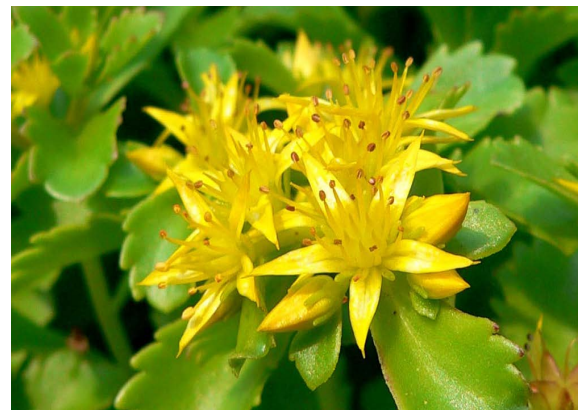

SEMPERGREEN®

SEDUMMIX BLANKET - ASSORTMENT

SEDUM ELLACOMBIANUM

Foliage colour

Nederlandse naam: Yellow stonecrop
Bloeiperiode: June - August
Bloeikleur: Yellow

Flower colour

Type: Perennial
Maximum height: 10 cm
Growing place: Sun, partial shade

SEDUM FLORIFERUM

Foliage colour

Nederlandse naam: Stonecrop
Bloeiperiode: June - September
Bloeikleur: Yellow

Flower colour

Type: Perennial
Maximum height: 15 cm
Growing place: Sun, partial shade

SEMPERGREEN® SEDUMMIX BLANKET - ASSORTMENT

SEDUM HYBRIDUM CZAR'S GOLD

Foliage colour

Flower colour

English name: Mongolian stonecrop
Flowering period: May-june / aug-sept
Flowering colour: Yellow

Type: Evergreen
Maximum height: 10 to 15 cm
Growing place: Sun, partial shade

SEDUM KAMTSCHATICUM

Foliage colour

Flower colour

English name: Kamtschaticum stonecrop
Flowering period: June - September
Flower colour: Yellow

Type: Perennial
Maximum height: 10 to 15 cm
Growing place: Sun