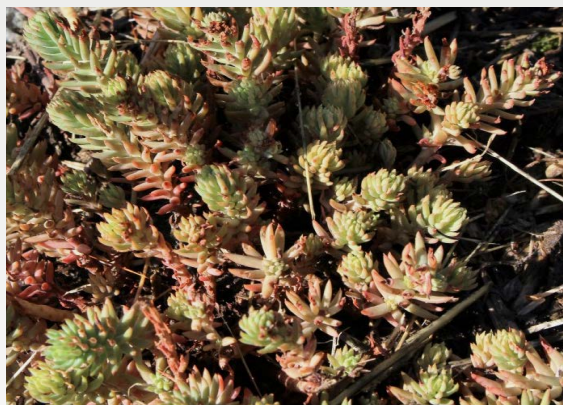

SEDUM HYBRIDUM CZAR'S GOLD

Foliage colour

Flower colour

English name: Mongolian stonecrop
Flowering period: May-june / aug-sept
Flowering colour: Yellow

Type: Evergreen
Maximum height: 10 to 15 cm
Growing place: Sun, partial shade

SEDUM KAMTSCHATICUM

Foliage colour

Flower colour

English name: Kamtschaticum stonecrop
Flowering period: June - September
Flower colour: Yellow

Type: Perennial
Maximum height: 10 to 15 cm
Growing place: Sun

SEMPERGREEN®

SEDUMMIX BLANKET - ASSORTMENT

SEDUM MONTANUM

Foliage colour

English name: Goldmoss stonecrop
Flowering period: June - August
Flowering colour: Yellow

Flower colour

Type: Evergreen
Maximum height: 15 cm
Growing place: Sun, partial shade