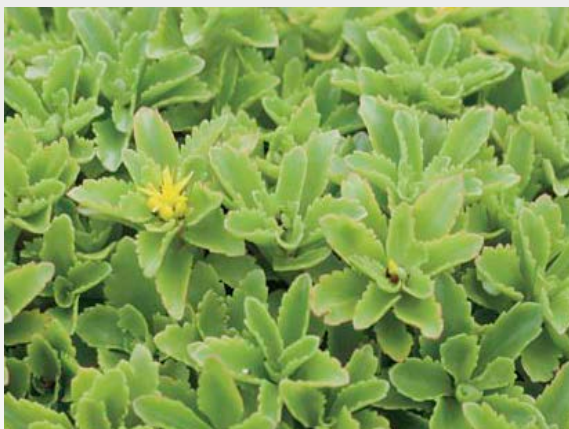

SEMPERGREEN® SEDUMMIX BLANKET - ASSORTMENT

SEDUM ACRE GOLDEN CARPET

Foliage colour

Flower colour

English name: Biting stonecrop
Flowering period: June -July
Flower colour: Yellow

Type: Perennial
Maximum height: 5 to 10 cm
Growing place: Sun

SEDUM ALBUM CORAL CARPET

Foliage colour

Flower colour

English name: White stonecrop
Flowering period: June -July
Flower colour: White

Type: Perennial
Maximum height: 5 to 10 cm
Growing place: Sun, partial shade

SEMPERGREEN®

SEDUMMIX BLANKET - ASSORTMENT

SEDUM ELLACOMBIANUM

Foliage colour

Nederlandse naam: Yellow stonecrop
Bloeiperiode: June - August
Bloeikleur: Yellow

Flower colour

Type: Perennial
Maximum height: 10 cm
Growing place: Sun, partial shade

SEDUM FLORIFERUM

Foliage colour

Nederlandse naam: Stonecrop
Bloeiperiode: June - September
Bloeikleur: Yellow

Flower colour

Type: Perennial
Maximum height: 15 cm
Growing place: Sun, partial shade

SEMPERGREEN® SEDUMMIX BLANKET - ASSORTMENT