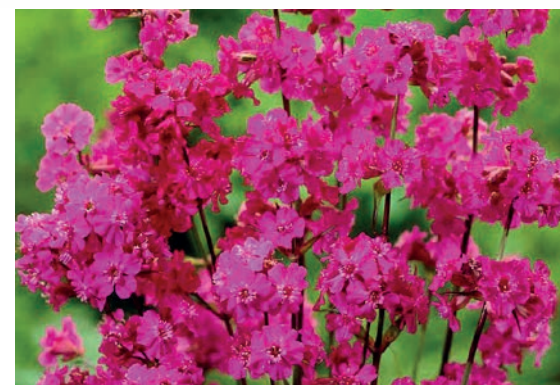

SEMPERGREEN® WILDFLOWER BLANKET ASSORTMENT

PLANT SPECIES

LEUCANTHEMUM VULGARE

English name: Oxeye daisy
Type: Perennial
Flowering period: May- July
Flowering colour: Yellow, white

LINARIA VULGARIS

English name: Common toadflax
Type: Herbaceous perennial
Flowering period: June - October
Flowering colour: Yellow, orange

LOTUS CORNICULATUS

English name: Bird's foot trefoil
Type: Herbaceous perennial
Flowering period: May - September
Flowering colour: Red, yellow

LYCHNIS VISCARIA

English name: Sticky catchfly
Type: Perennial
Flowering period: May - June
Flowering colour: Pink