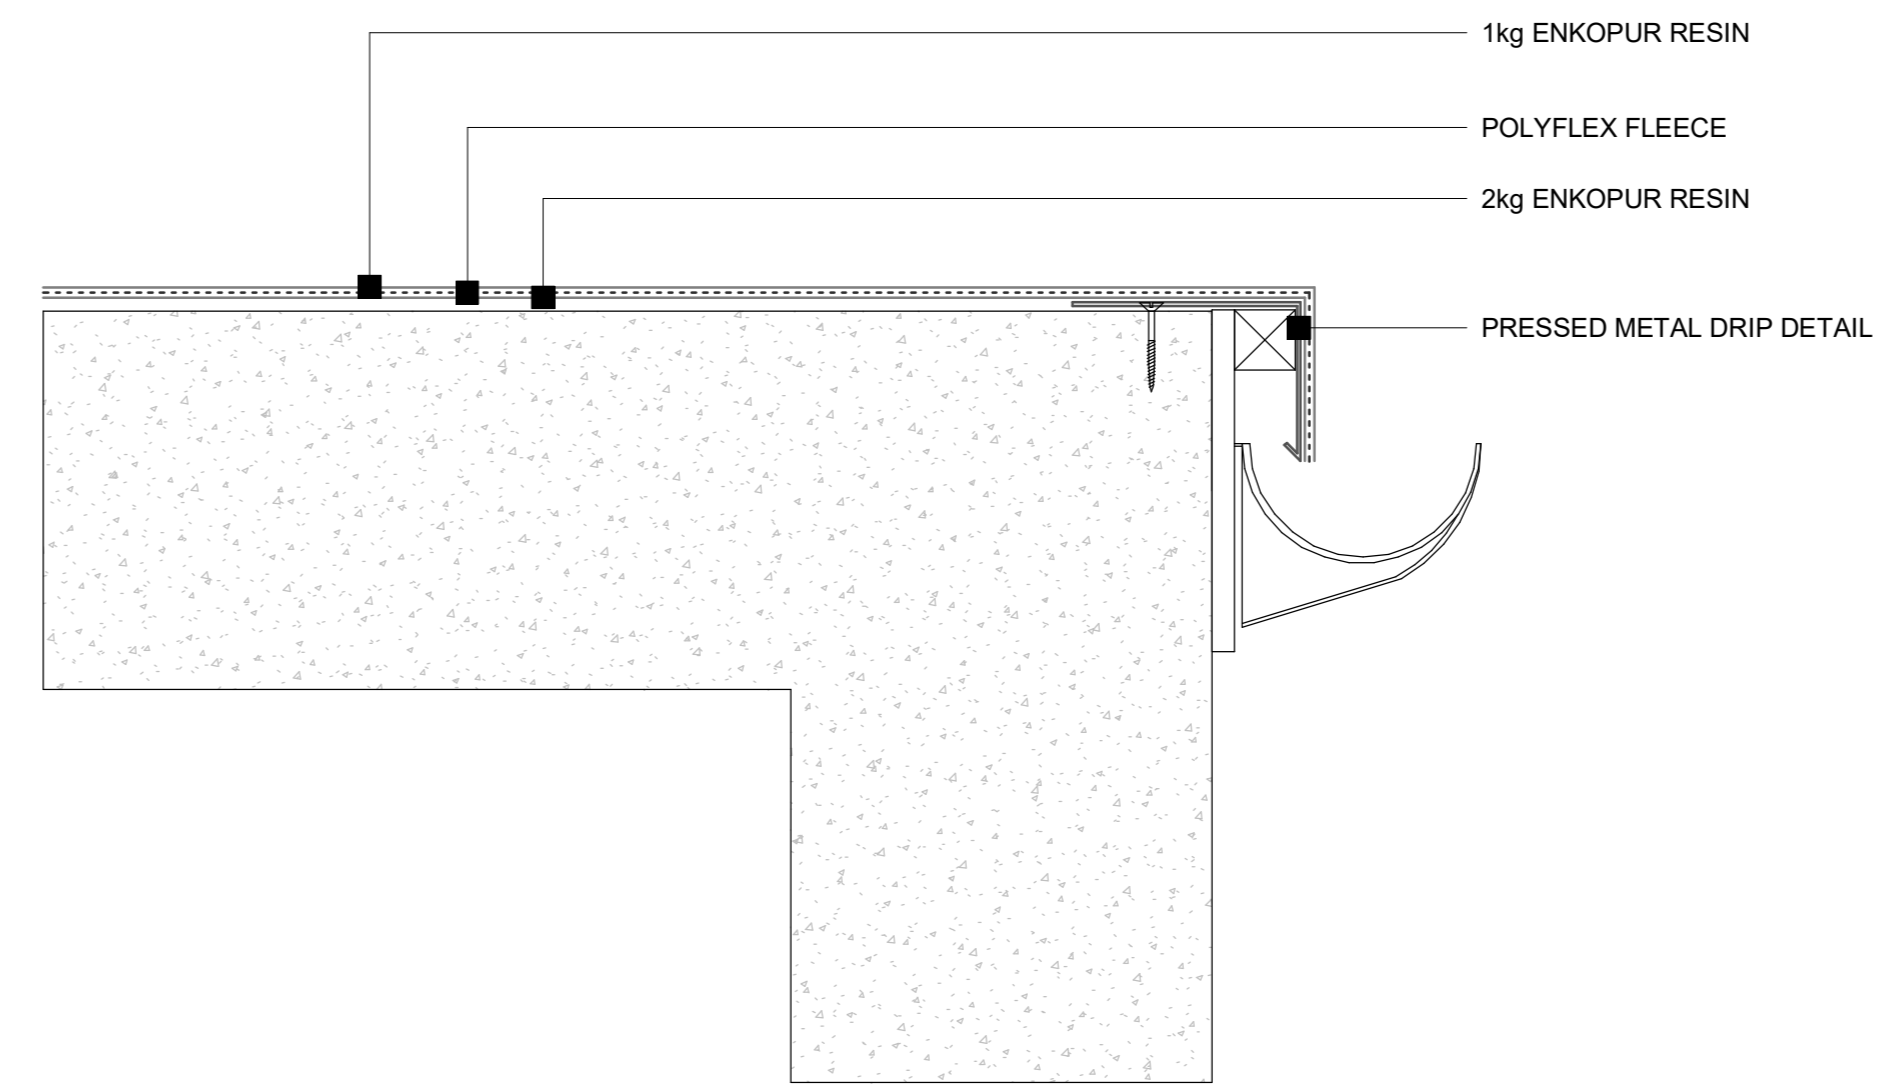

7 Enke - Concrete Deck - Termination bar detail
1 : 5

10 Enke - Concrete Deck - Drip to External drainage detail
1 : 5

8 Enke - Concrete Deck - Parapet upstand detail (over coping)
1 : 5

11 Enke - Concrete Deck - Door threshold detail
1 : 5

9 Enke - Concrete Deck - Parapet upstand detail (under coping)
1 : 5

12 Enke - Concrete Deck - Lead flashing upstand detail
1 : 5