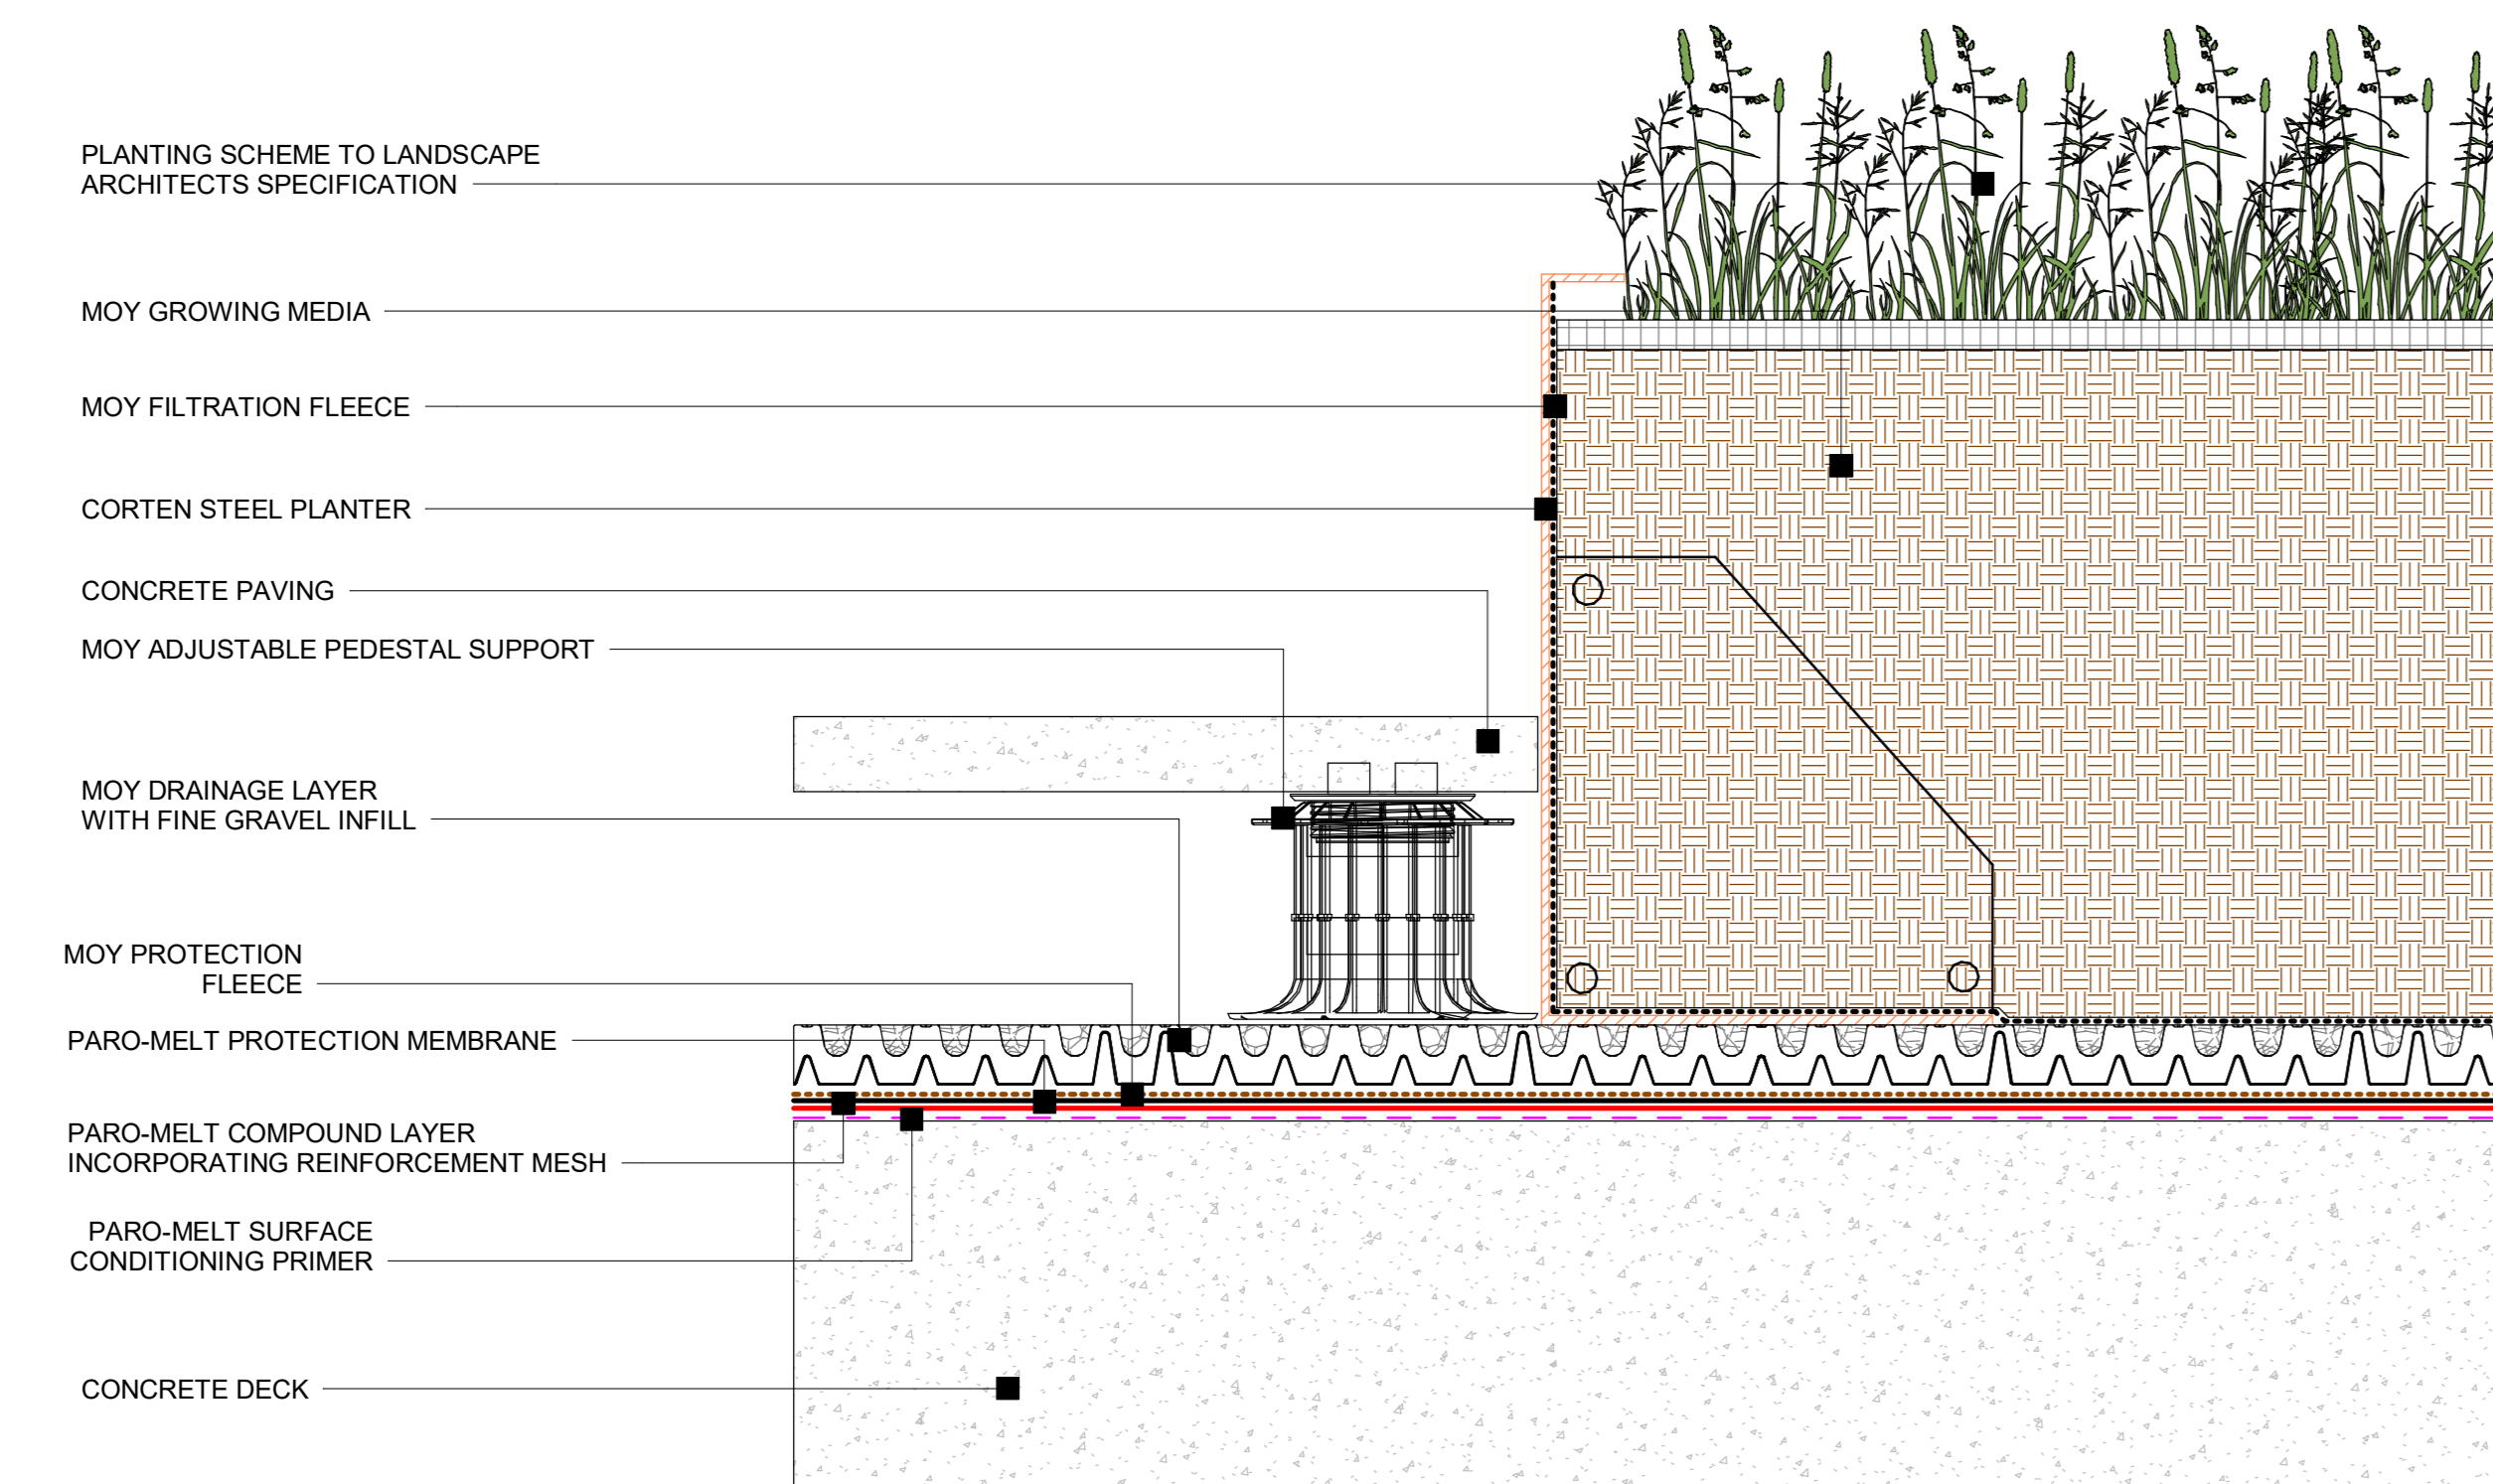

20 Paro-melt System - Kerb to Glass Balustrade / Privacy Screen Detail
1 : 5

21 Paro-melt System - Kerb to Steel Planter detail
1 : 5

22 Paro-melt System - Plastic Vent Pipe detail
1 : 5

Detail:	
Paro-melt - Typical Details	
System Ref:	DWG. NO:
PARO-MELT	PM - CD - 04
Scale:	Date:
1 : 5	05/07/2023