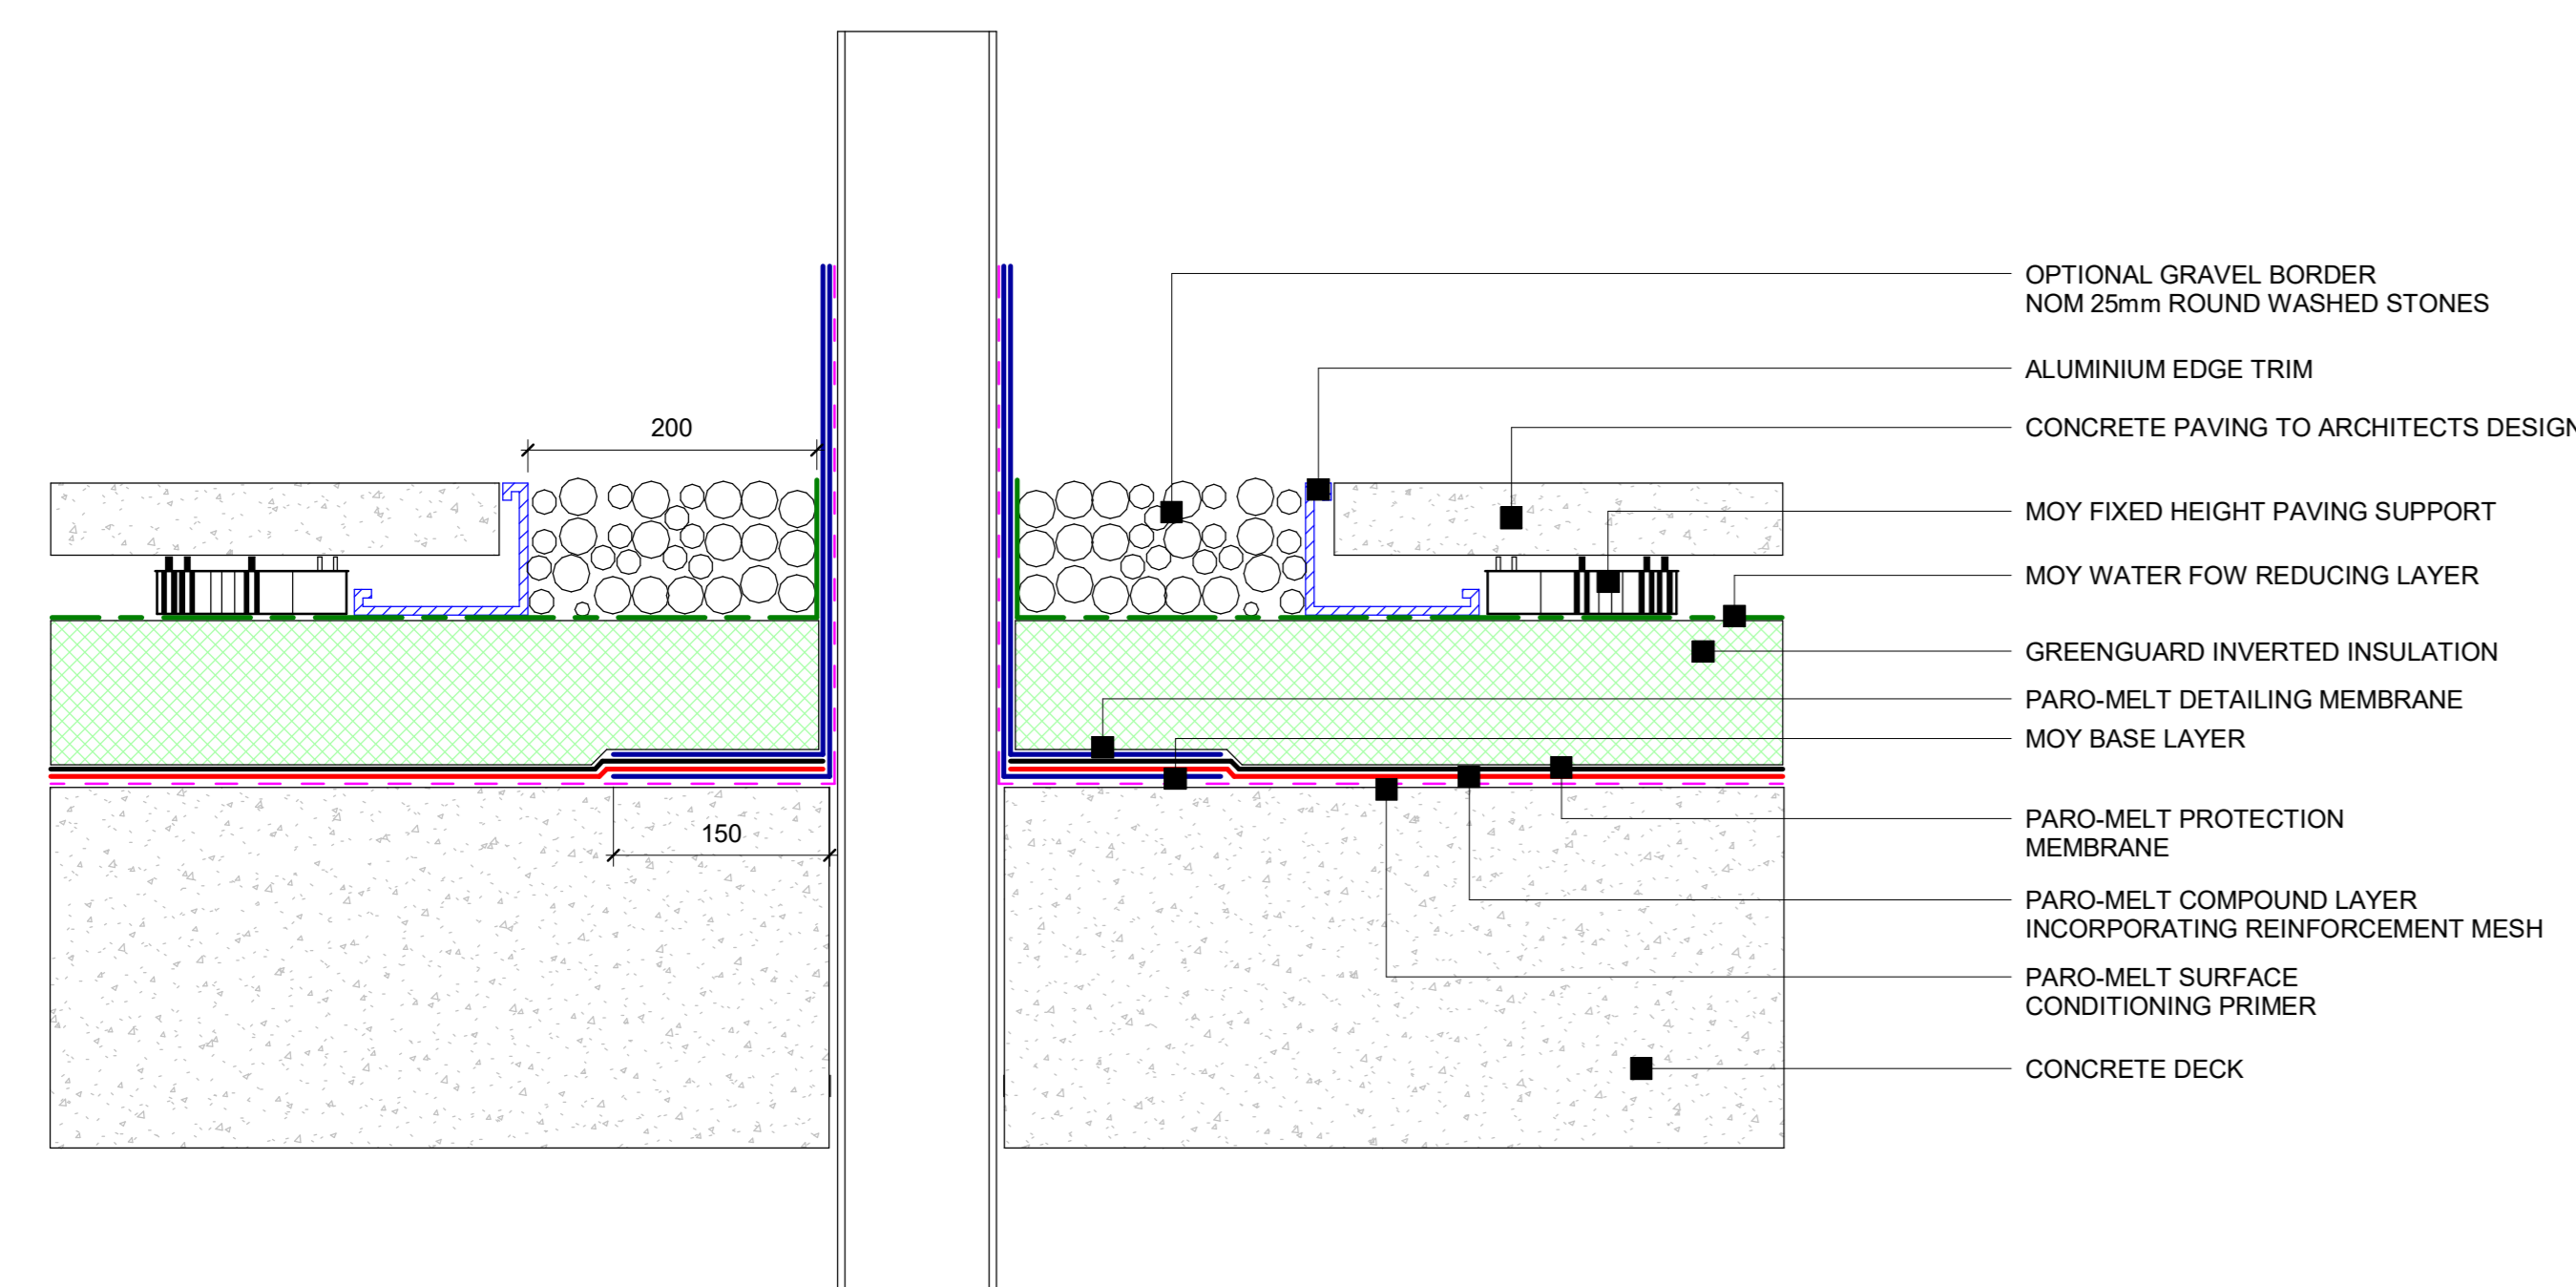

20 Paro-melt System - Kerb to Glass Balustrade / Privacy Screen Detail
1 : 5

21 Paro-melt System - Kerb to Steel Planter detail
1 : 5

22 Paro-melt System - Plastic Vent Pipe detail
1 : 5

Detail:	
Paro-melt - Typical Details	
System Ref:	DWG. NO:
PARO-MELT	PM - CD - 04
Scale:	Date:
1 : 5	05/07/2023