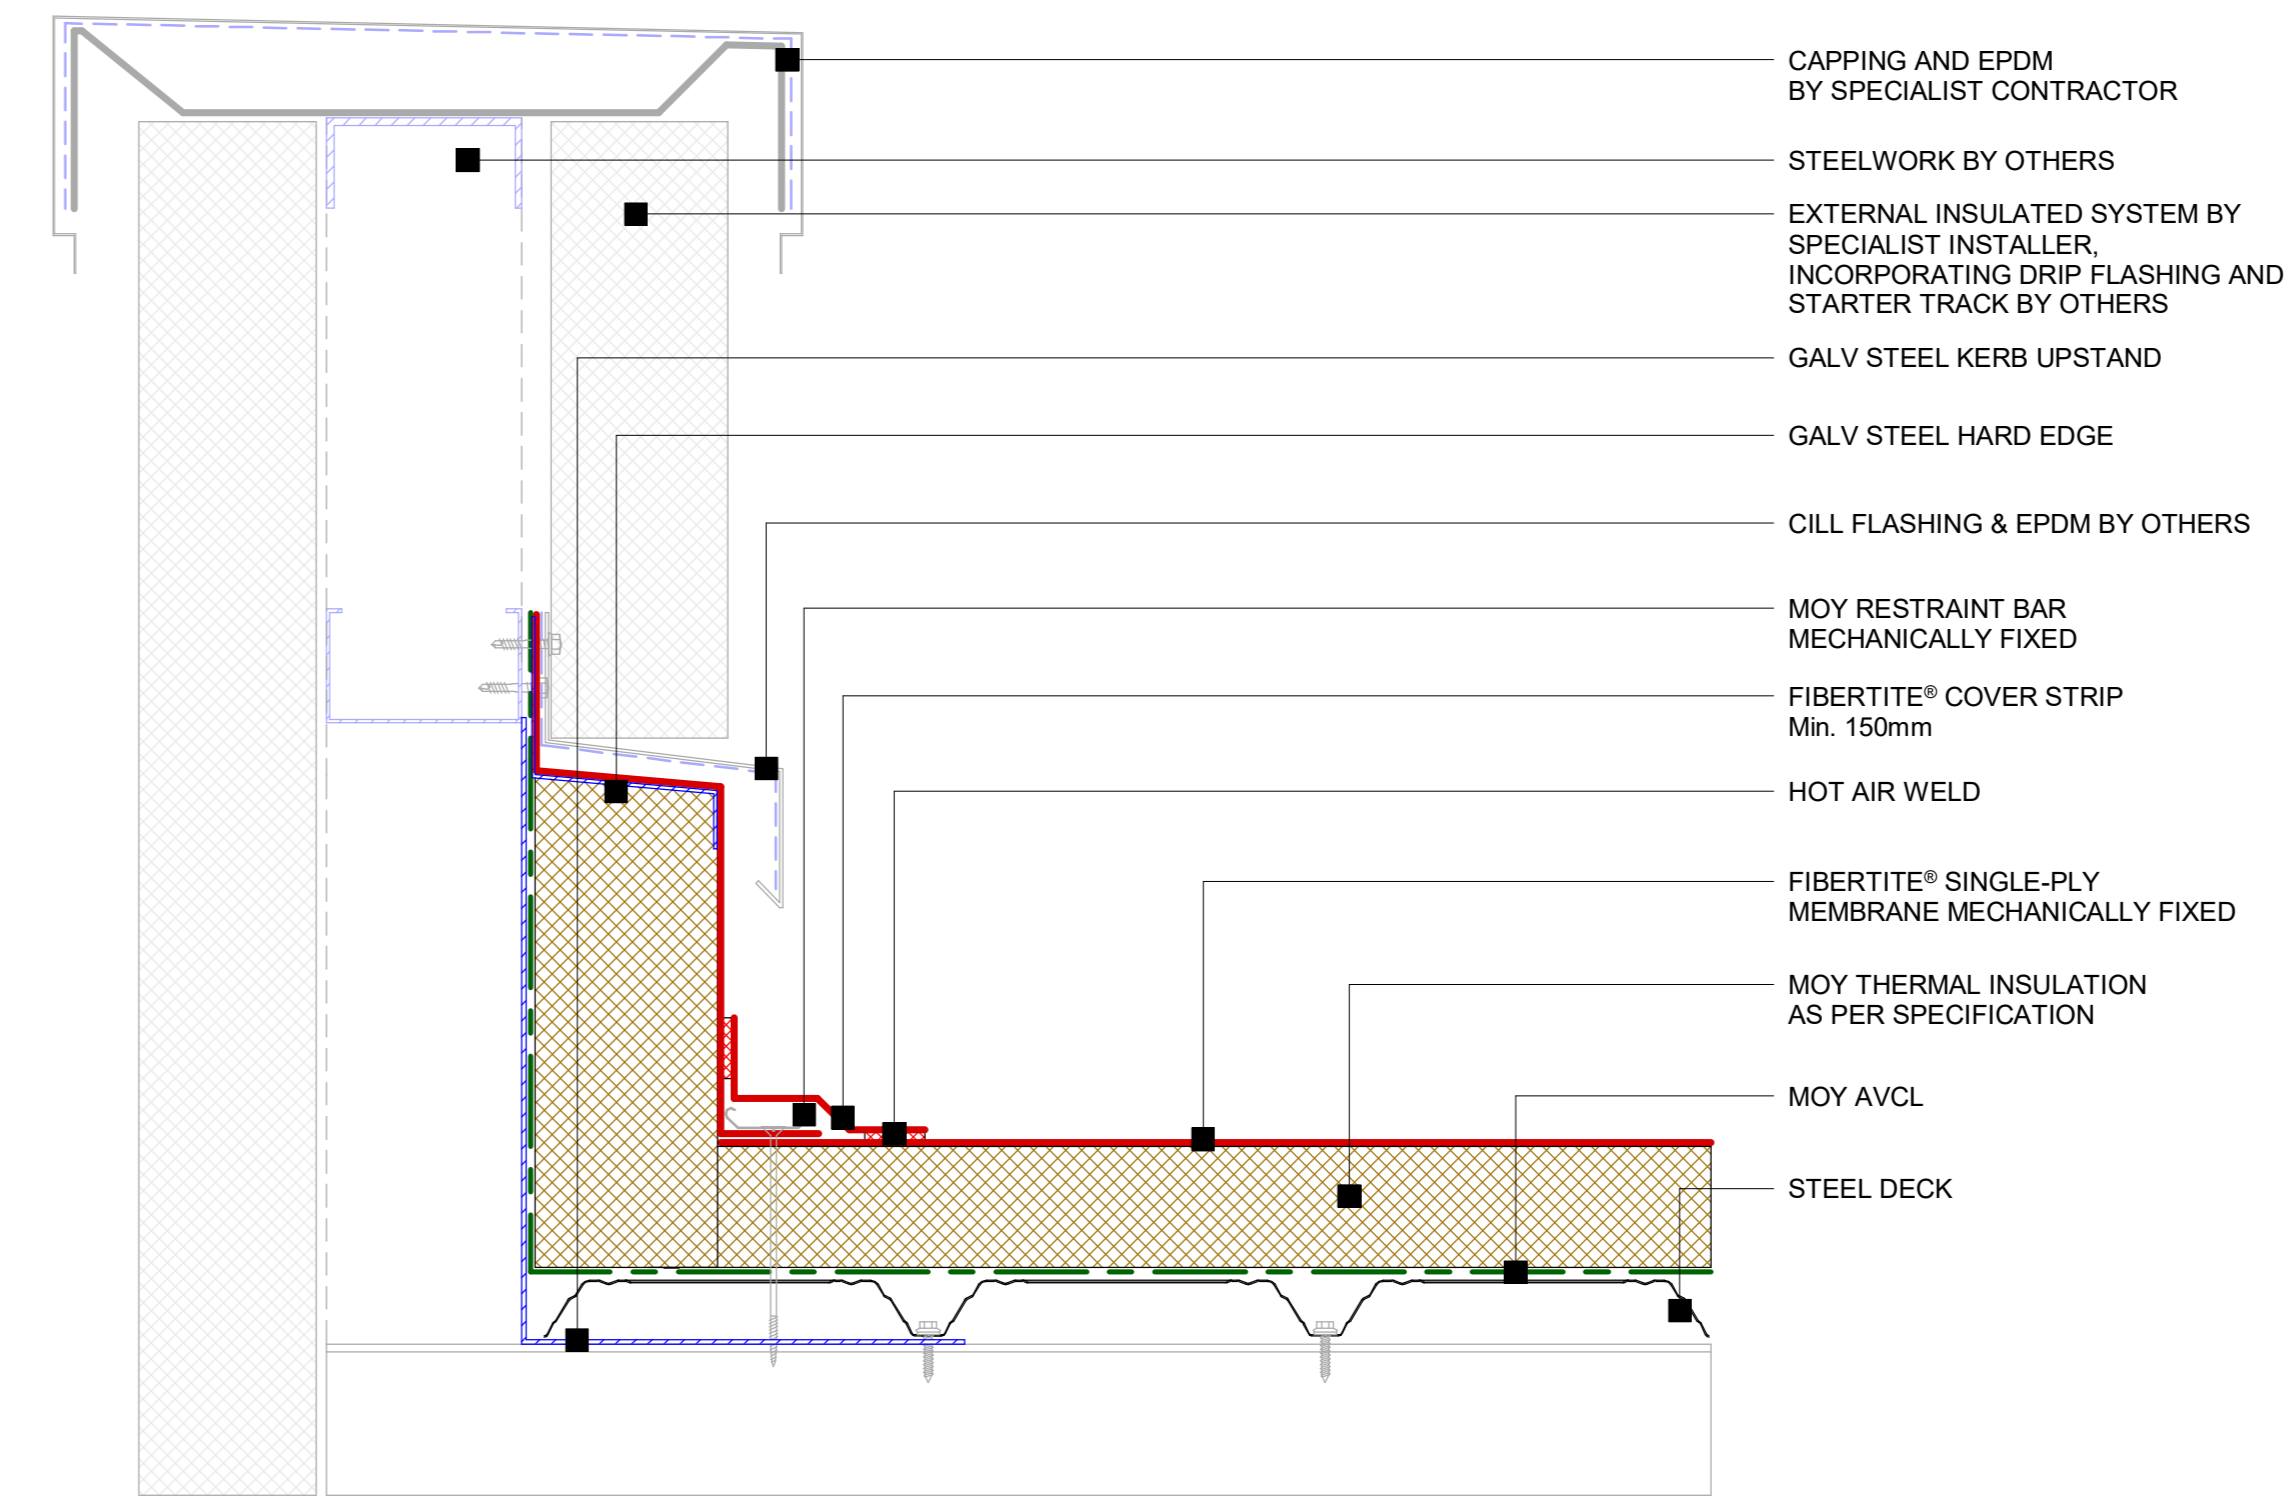

7 FiberTite® - Parapet outlet detail
1 : 5

8 FiberTite® - Overflow outlet detail
1 : 5

9 FiberTite® - Upstand detail
1 : 5

10 FiberTite® - Termination bar detail
1 : 5

11 FiberTite® - Upstand to composite panel detail
1 : 5

12 FiberTite® - Threshold detail
1 : 5

13 FiberTite® - Level access threshold detail (BS 6229)
1 : 5

Detail:	
FiberTite® - Upstand details	
System Ref:	DWG. NO:
FIBERTITE®	FT-SD-PIR-MF-02
Scale:	Date:
1 : 5	04/11/2024
DUBLIN - LONDON - GLASGOW - FRANKFURT	
WWW.MOYMATERIALS.COM	
INFO@MOYMATERIALS.COM	