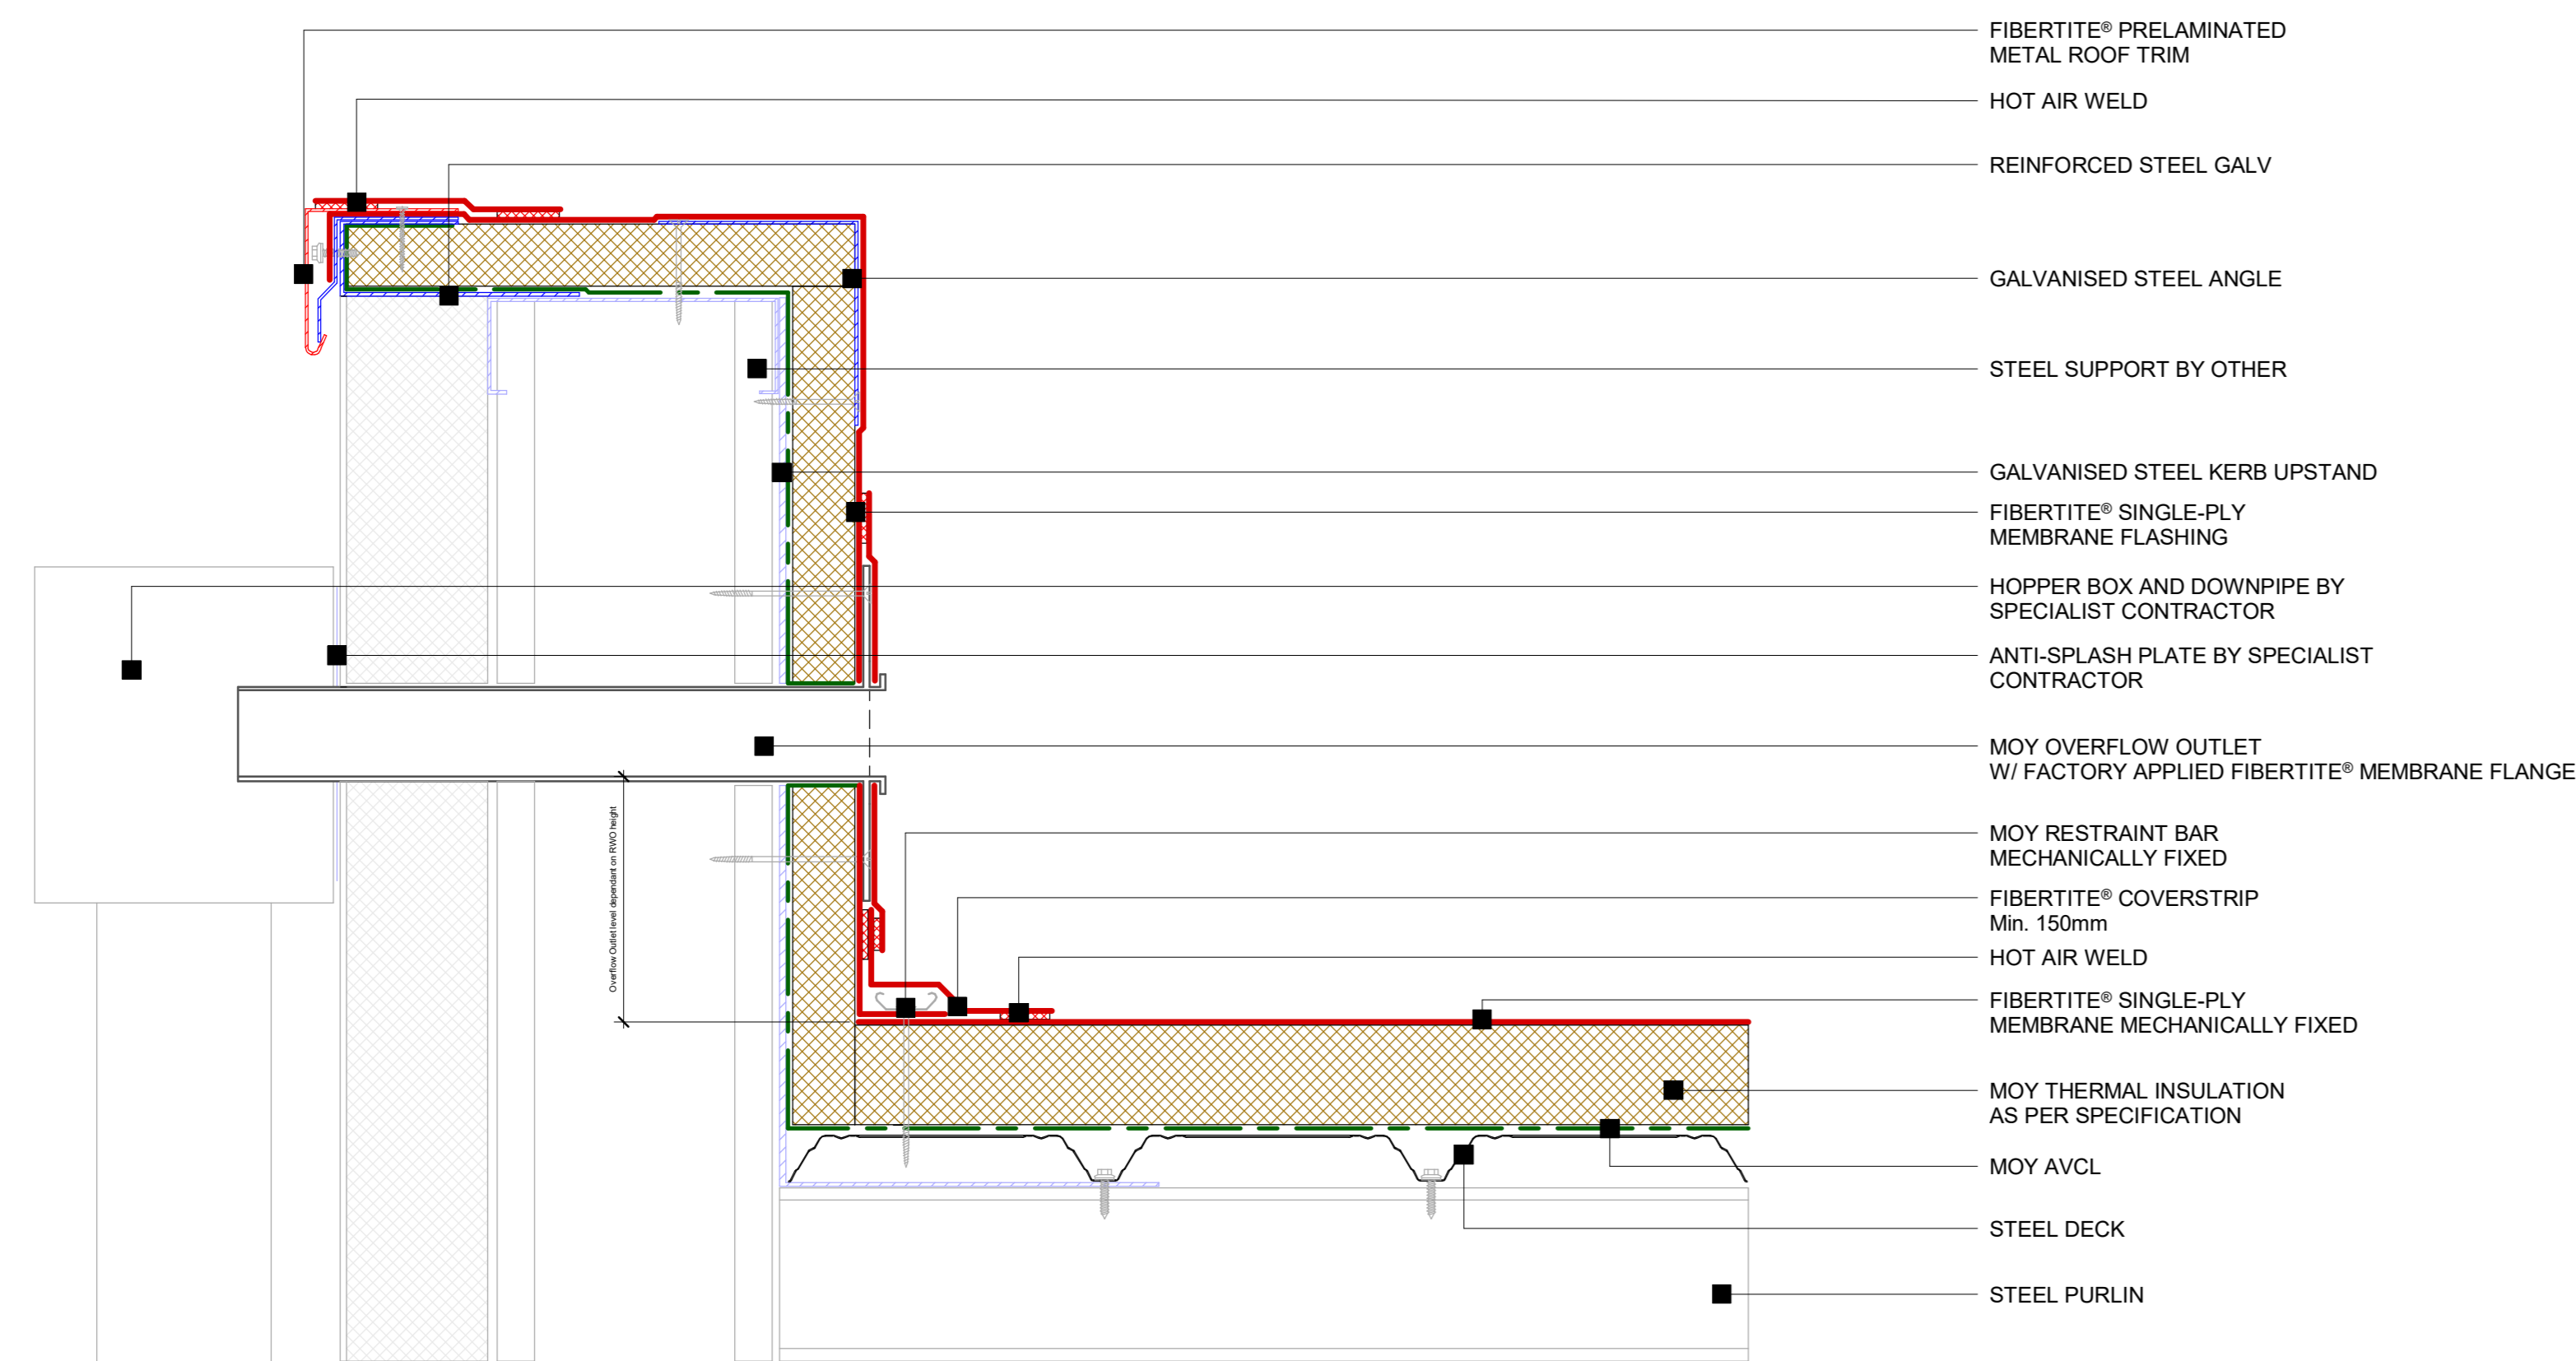

7 FiberTite® - Parapet outlet detail
1 : 5

8 FiberTite® - Overflow outlet detail
1 : 5

9 FiberTite® - Upstand detail
1 : 5

10 FiberTite® - Termination bar detail
1 : 5

11 FiberTite® - Upstand to composite panel detail
1 : 5

12 FiberTite® - Threshold detail
1 : 5

13 FiberTite® - Level access threshold detail (BS 6229)
1 : 5

Detail:	
FiberTite® - Upstand details	
System Ref:	DWG. NO:
FIBERTITE®	FT-SD-PIR-MF-02
Scale:	Date:
1 : 5	04/11/2024
DUBLIN - LONDON - GLASGOW - FRANKFURT	
WWW.MOYMATERIALS.COM	
INFO@MOYMATERIALS.COM	