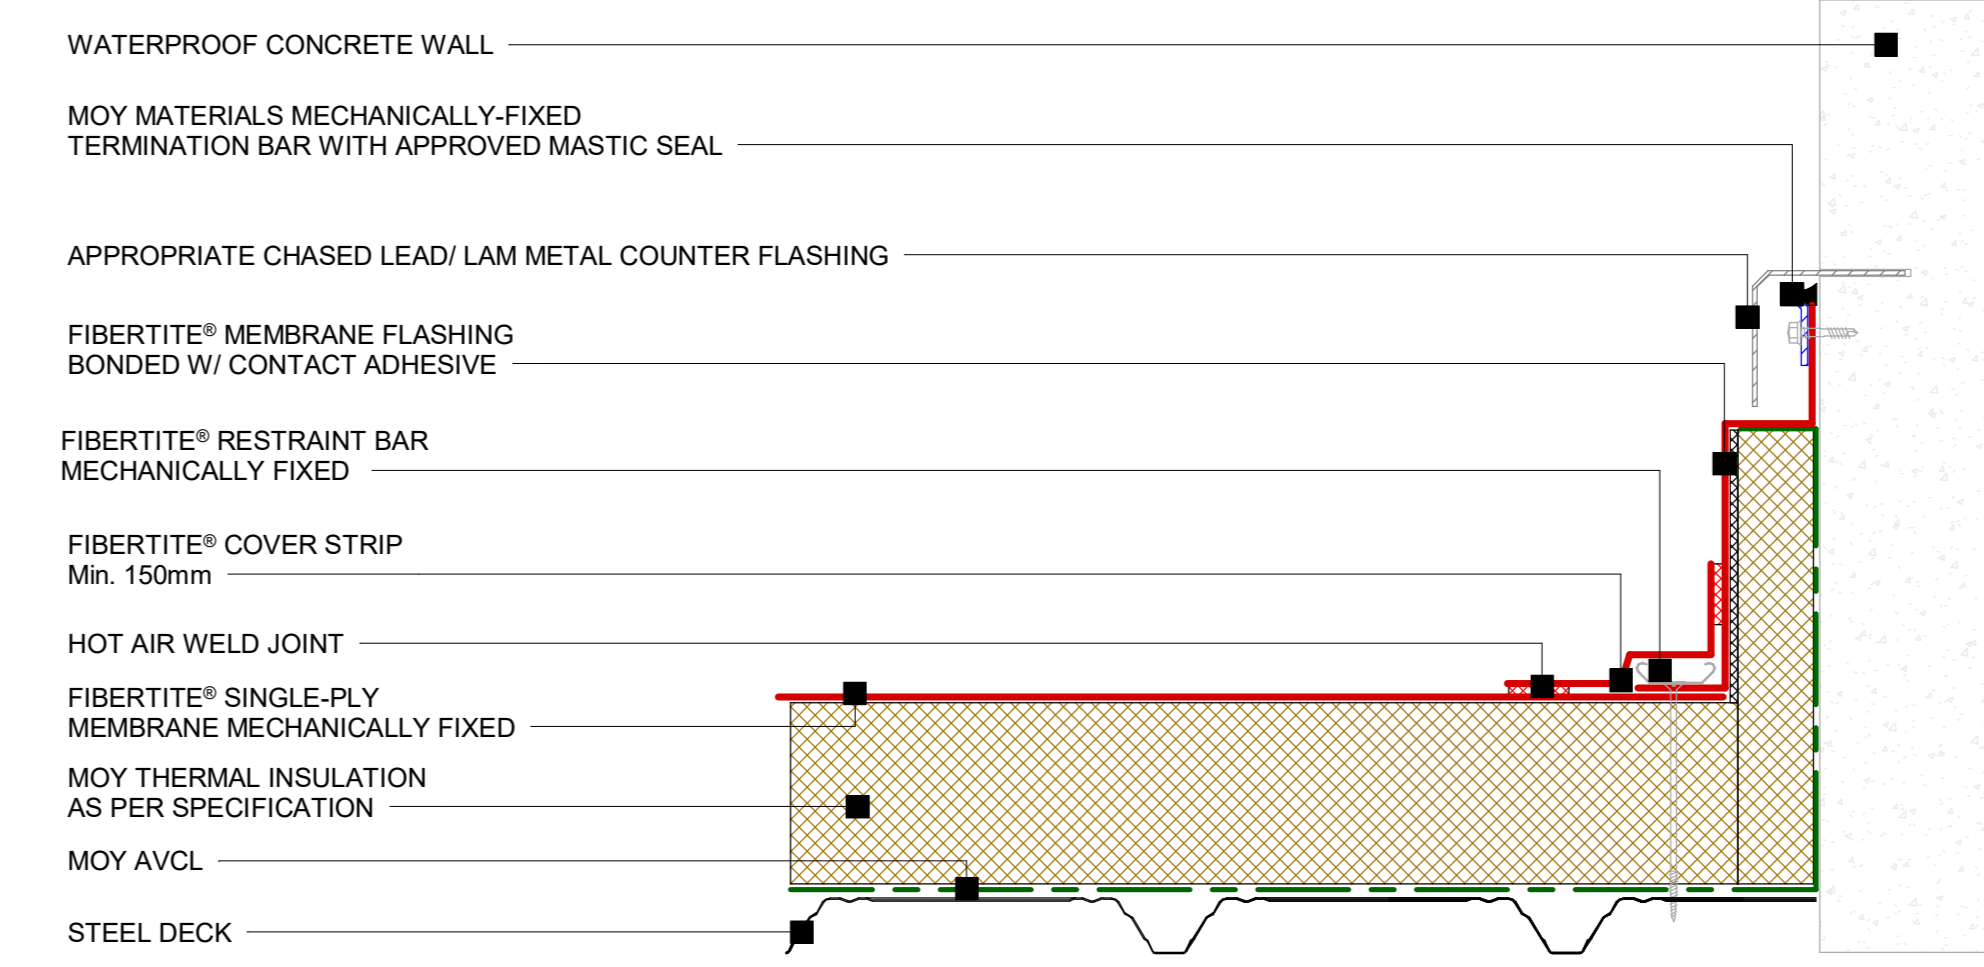

7 FiberTite® - Parapet outlet detail
1 : 5

8 FiberTite® - Overflow outlet detail
1 : 5

9 FiberTite® - Upstand detail
1 : 5

10 FiberTite® - Termination bar detail
1 : 5

11 FiberTite® - Upstand to composite panel detail
1 : 5

12 FiberTite® - Threshold detail
1 : 5

13 FiberTite® - Level access threshold detail (BS 6229)
1 : 5

Detail:	
FiberTite® - Upstand details	
System Ref:	DWG. NO:
FIBERTITE®	FT-SD-PIR-MF-02
Scale:	Date:
1 : 5	04/11/2024
DUBLIN - LONDON - GLASGOW - FRANKFURT	
WWW.MOYMATERIALS.COM	
INFO@MOYMATERIALS.COM	