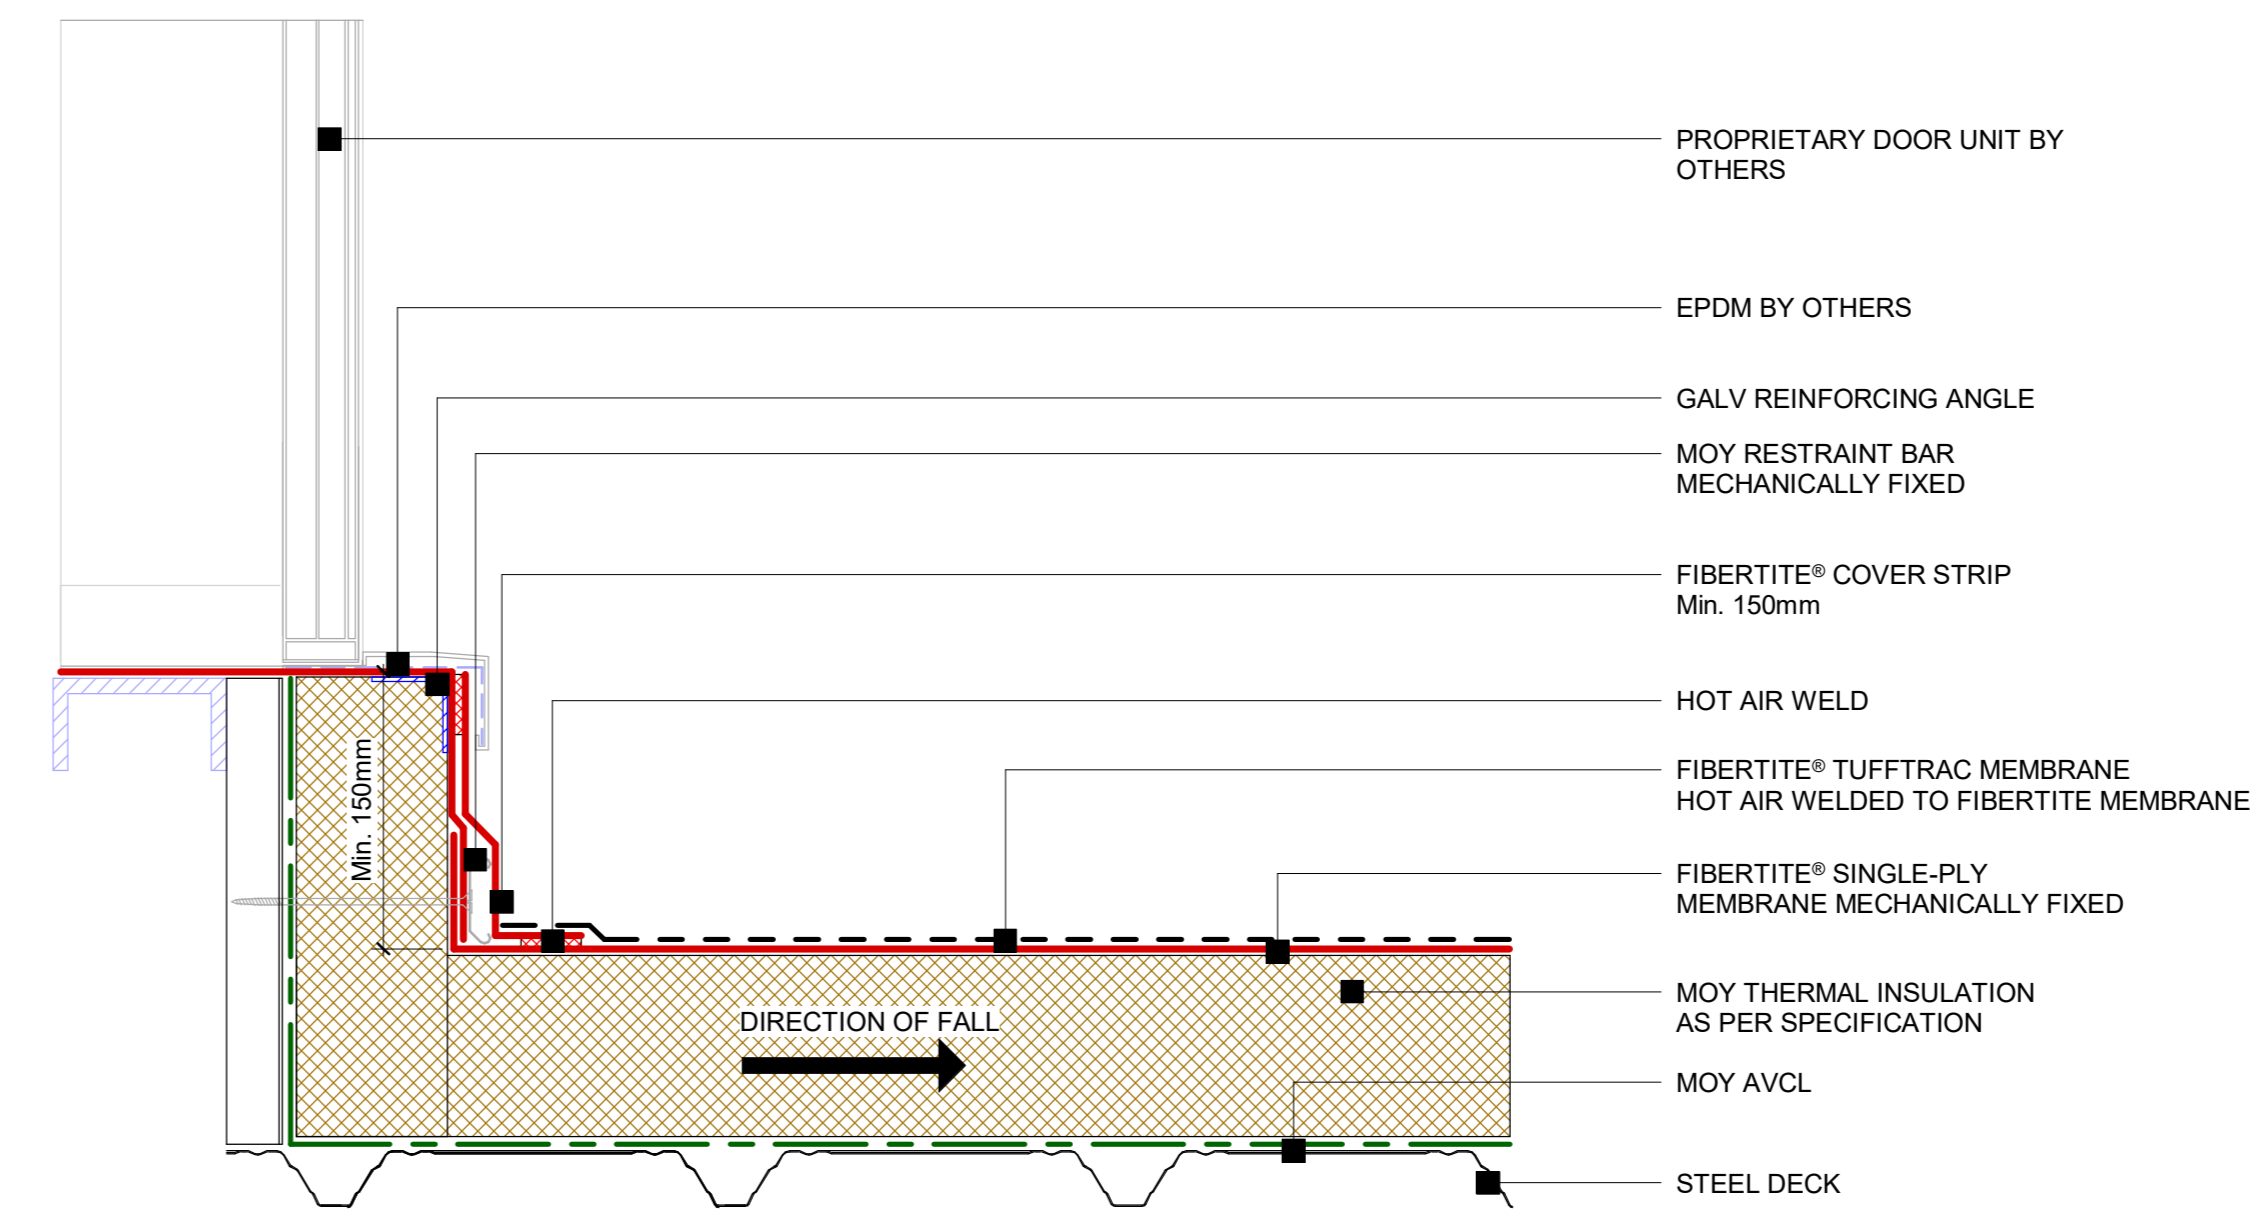

7 FiberTite® - Parapet outlet detail
1 : 5

8 FiberTite® - Overflow outlet detail
1 : 5

9 FiberTite® - Upstand detail
1 : 5

10 FiberTite® - Termination bar detail
1 : 5

11 FiberTite® - Upstand to composite panel detail
1 : 5

12 FiberTite® - Threshold detail
1 : 5

13 FiberTite® - Level access threshold detail (BS 6229)
1 : 5

Detail:	
FiberTite® - Upstand details	
System Ref:	DWG. NO:
FIBERTITE®	FT-SD-PIR-MF-02
Scale:	Date:
1 : 5	04/11/2024
DUBLIN - LONDON - GLASGOW - FRANKFURT	
WWW.MOYMATERIALS.COM	
INFO@MOYMATERIALS.COM	