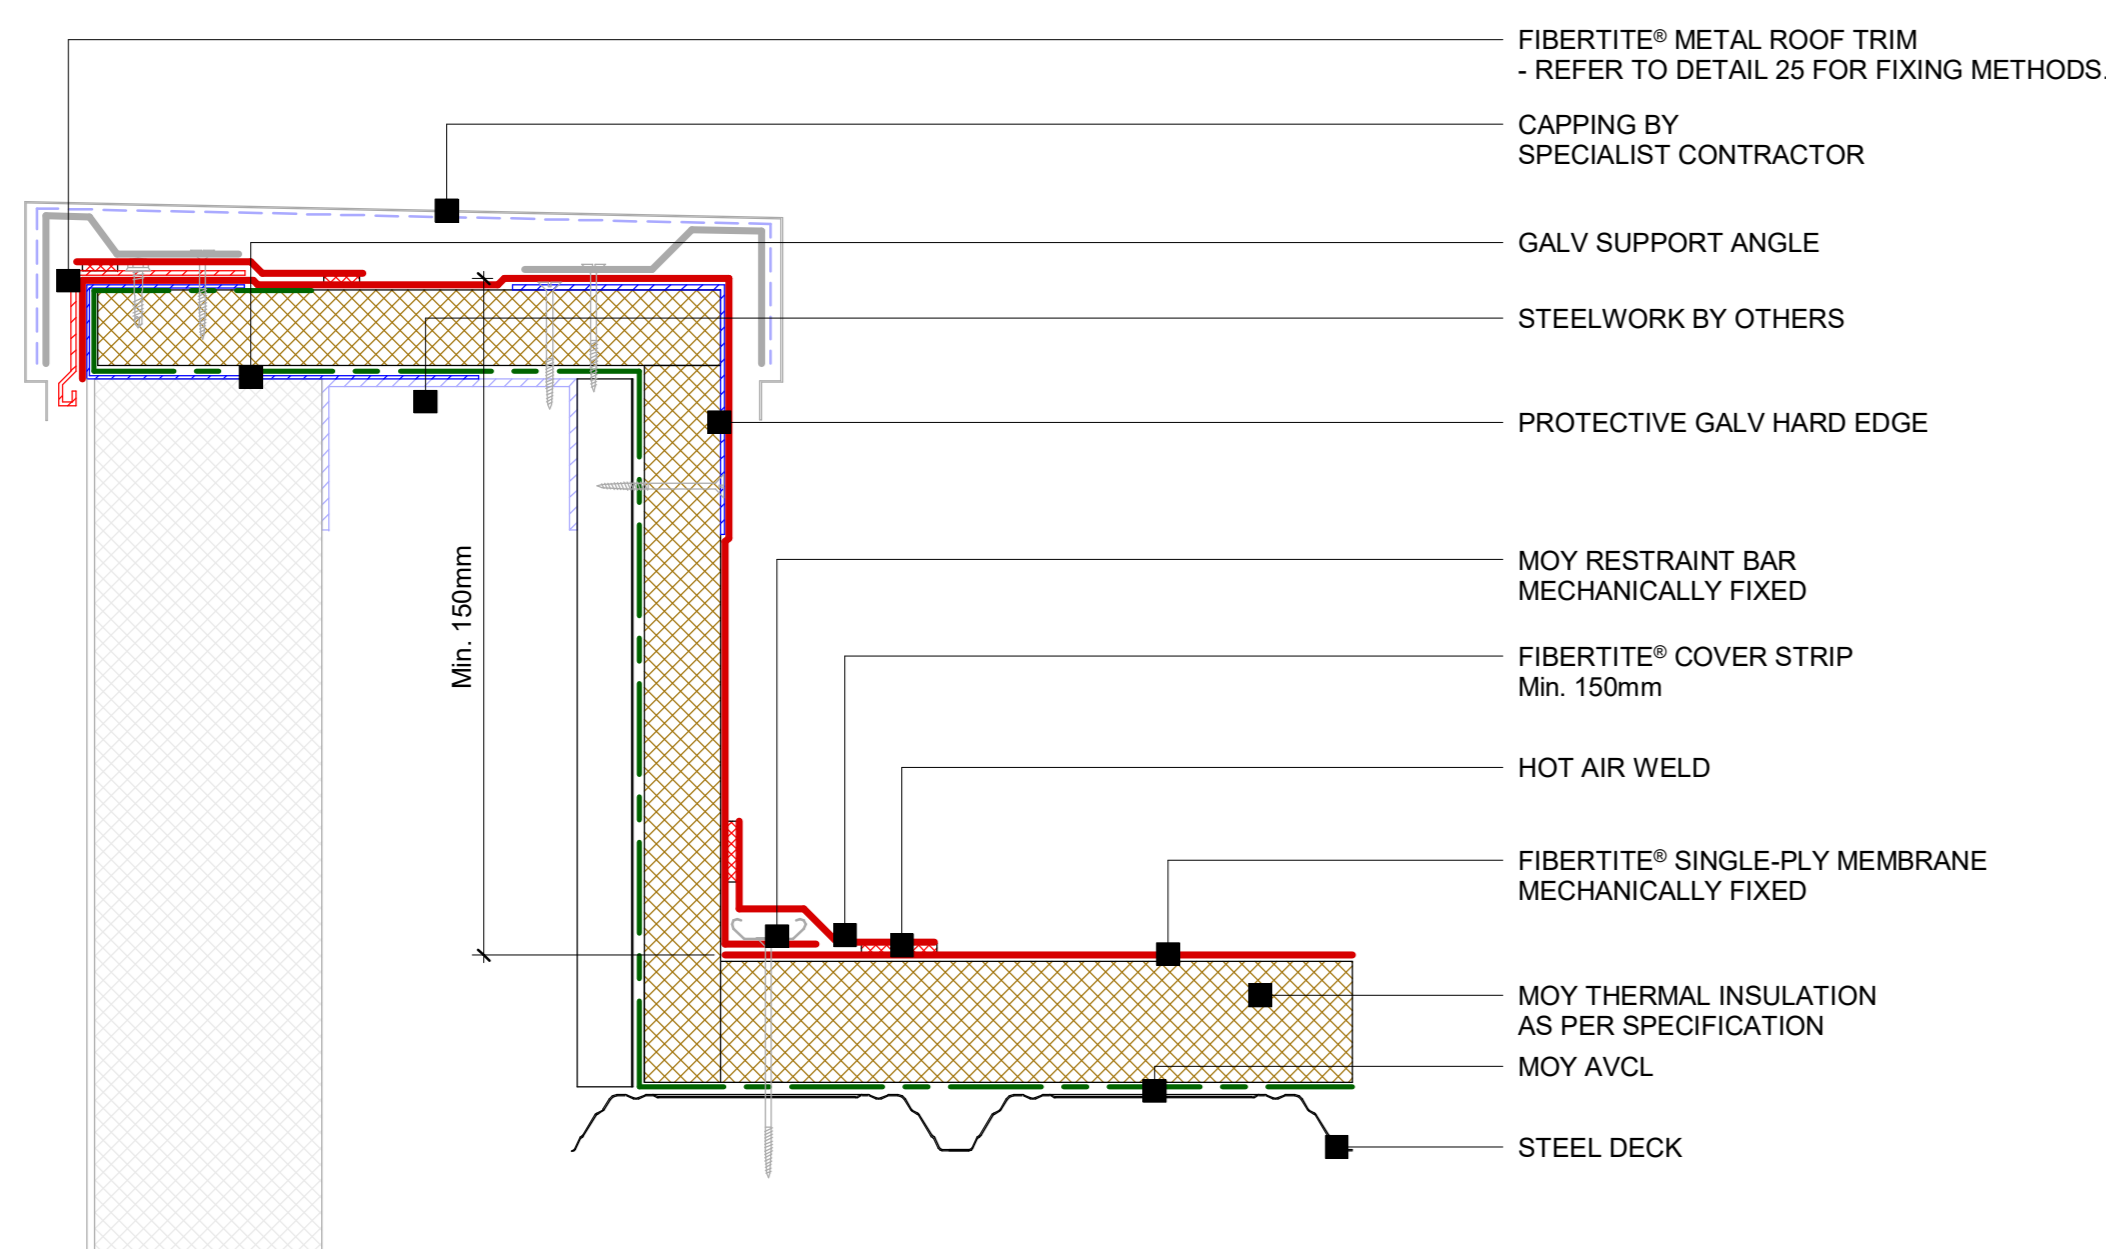

7 FiberTite® - Parapet outlet detail
1 : 5

8 FiberTite® - Overflow outlet detail
1 : 5

9 FiberTite® - Upstand detail
1 : 5

10 FiberTite® - Termination bar detail
1 : 5

11 FiberTite® - Upstand to composite panel detail
1 : 5

12 FiberTite® - Threshold detail
1 : 5

13 FiberTite® - Level access threshold detail (BS 6229)
1 : 5

Detail:	
FiberTite® - Upstand details	
System Ref:	DWG. NO:
FIBERTITE®	FT-SD-PIR-MF-02
Scale:	Date:
1 : 5	04/11/2024
DUBLIN - LONDON - GLASGOW - FRANKFURT	
WWW.MOYMATERIALS.COM	
INFO@MOYMATERIALS.COM	