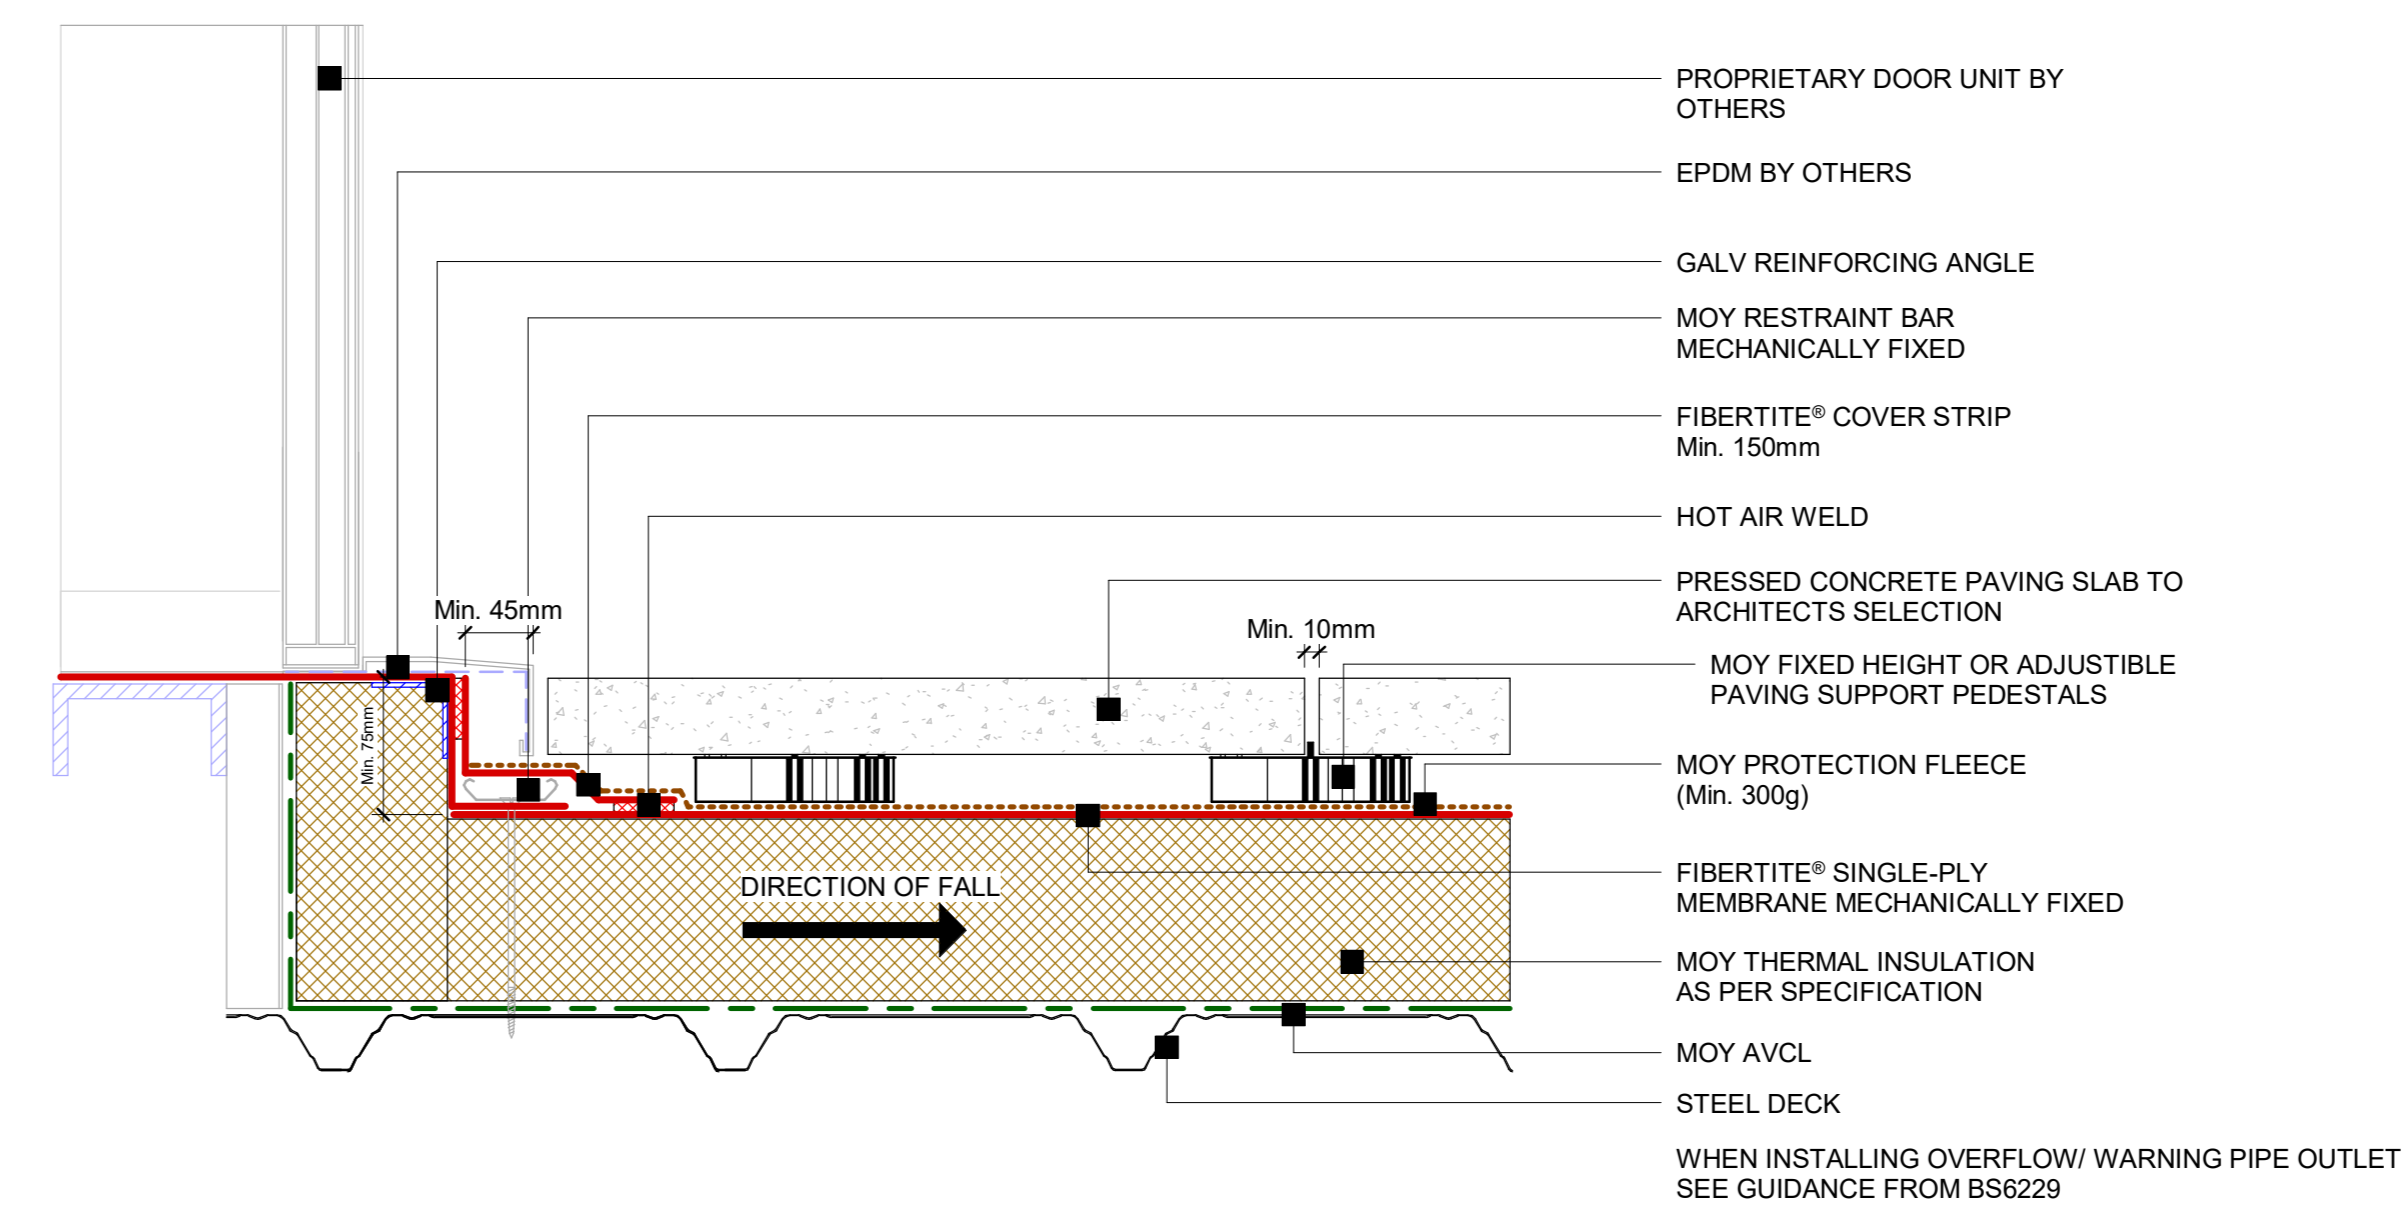

7 FiberTite® - Parapet outlet detail
1 : 5

8 FiberTite® - Overflow outlet detail
1 : 5

9 FiberTite® - Upstand detail
1 : 5

10 FiberTite® - Termination bar detail
1 : 5

11 FiberTite® - Upstand to composite panel detail
1 : 5

12 FiberTite® - Threshold detail
1 : 5

13 FiberTite® - Level access threshold detail (BS 6229)
1 : 5

Detail:	
FiberTite® - Upstand details	
System Ref:	DWG. NO:
FIBERTITE®	FT-SD-PIR-MF-02
Scale:	Date:
1 : 5	04/11/2024
DUBLIN - LONDON - GLASGOW - FRANKFURT	
WWW.MOYMATERIALS.COM	
INFO@MOYMATERIALS.COM	